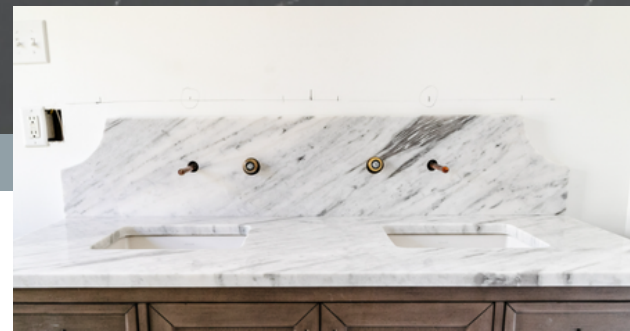

(Backsplash Shape Inspiration)