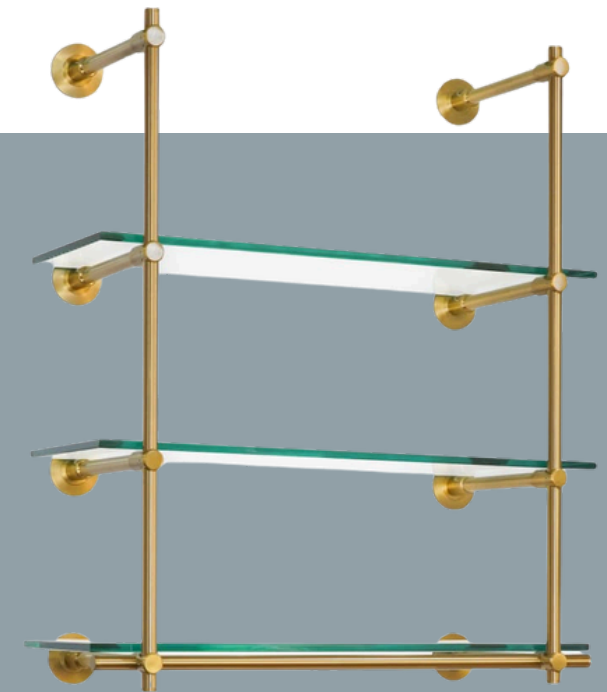

6123

Front Door
Lantern:

Siding

Stone Inspiration

Garage Door inspo

GAS

GAS

James Hardie - Arctic White

Silver Slate - Georgia Citadel

Foyer

Dining Room

Butler's Pantry

Kitchen Pendants

Staircase

Breakfast Nook

Family Room

Bedrooms

Mudroom

Pantry

DINING ROOM

SW 9139 Debonaire

- Walls
- Trim
- Ceilings

BUTLERS PANTRY

Delta Prep Faucet
Champagne Bronze

MSI Soapstone Metropolis

(Backsplash Shape Inspiration)

Crystal Cabinetry
Inset Cabinets

SW 9139 Debonaire

- Walls
- Trim
- Ceilings

Top Knobs, Honey Bronze

POWDER ROOM

Thibaut Daintree Wallpaper