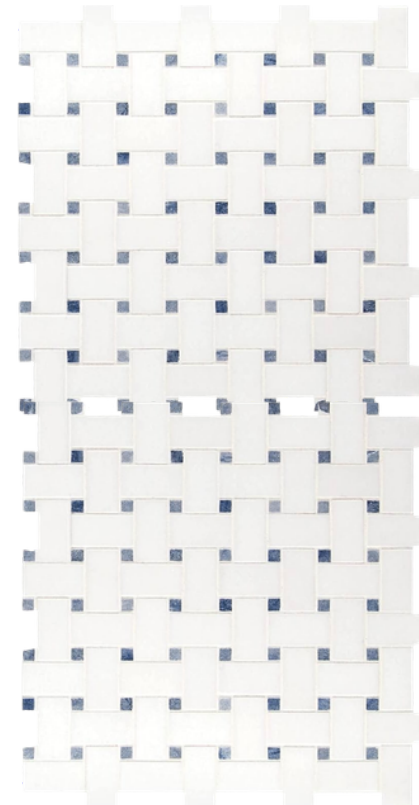

- Crystal Cabinetry Frameless Cabinets in the color “Alabaster”
- Satin brass Visual Comfort Sconce light
- Chrome Faucet
- Chrome Delta Shower System

BATH 4